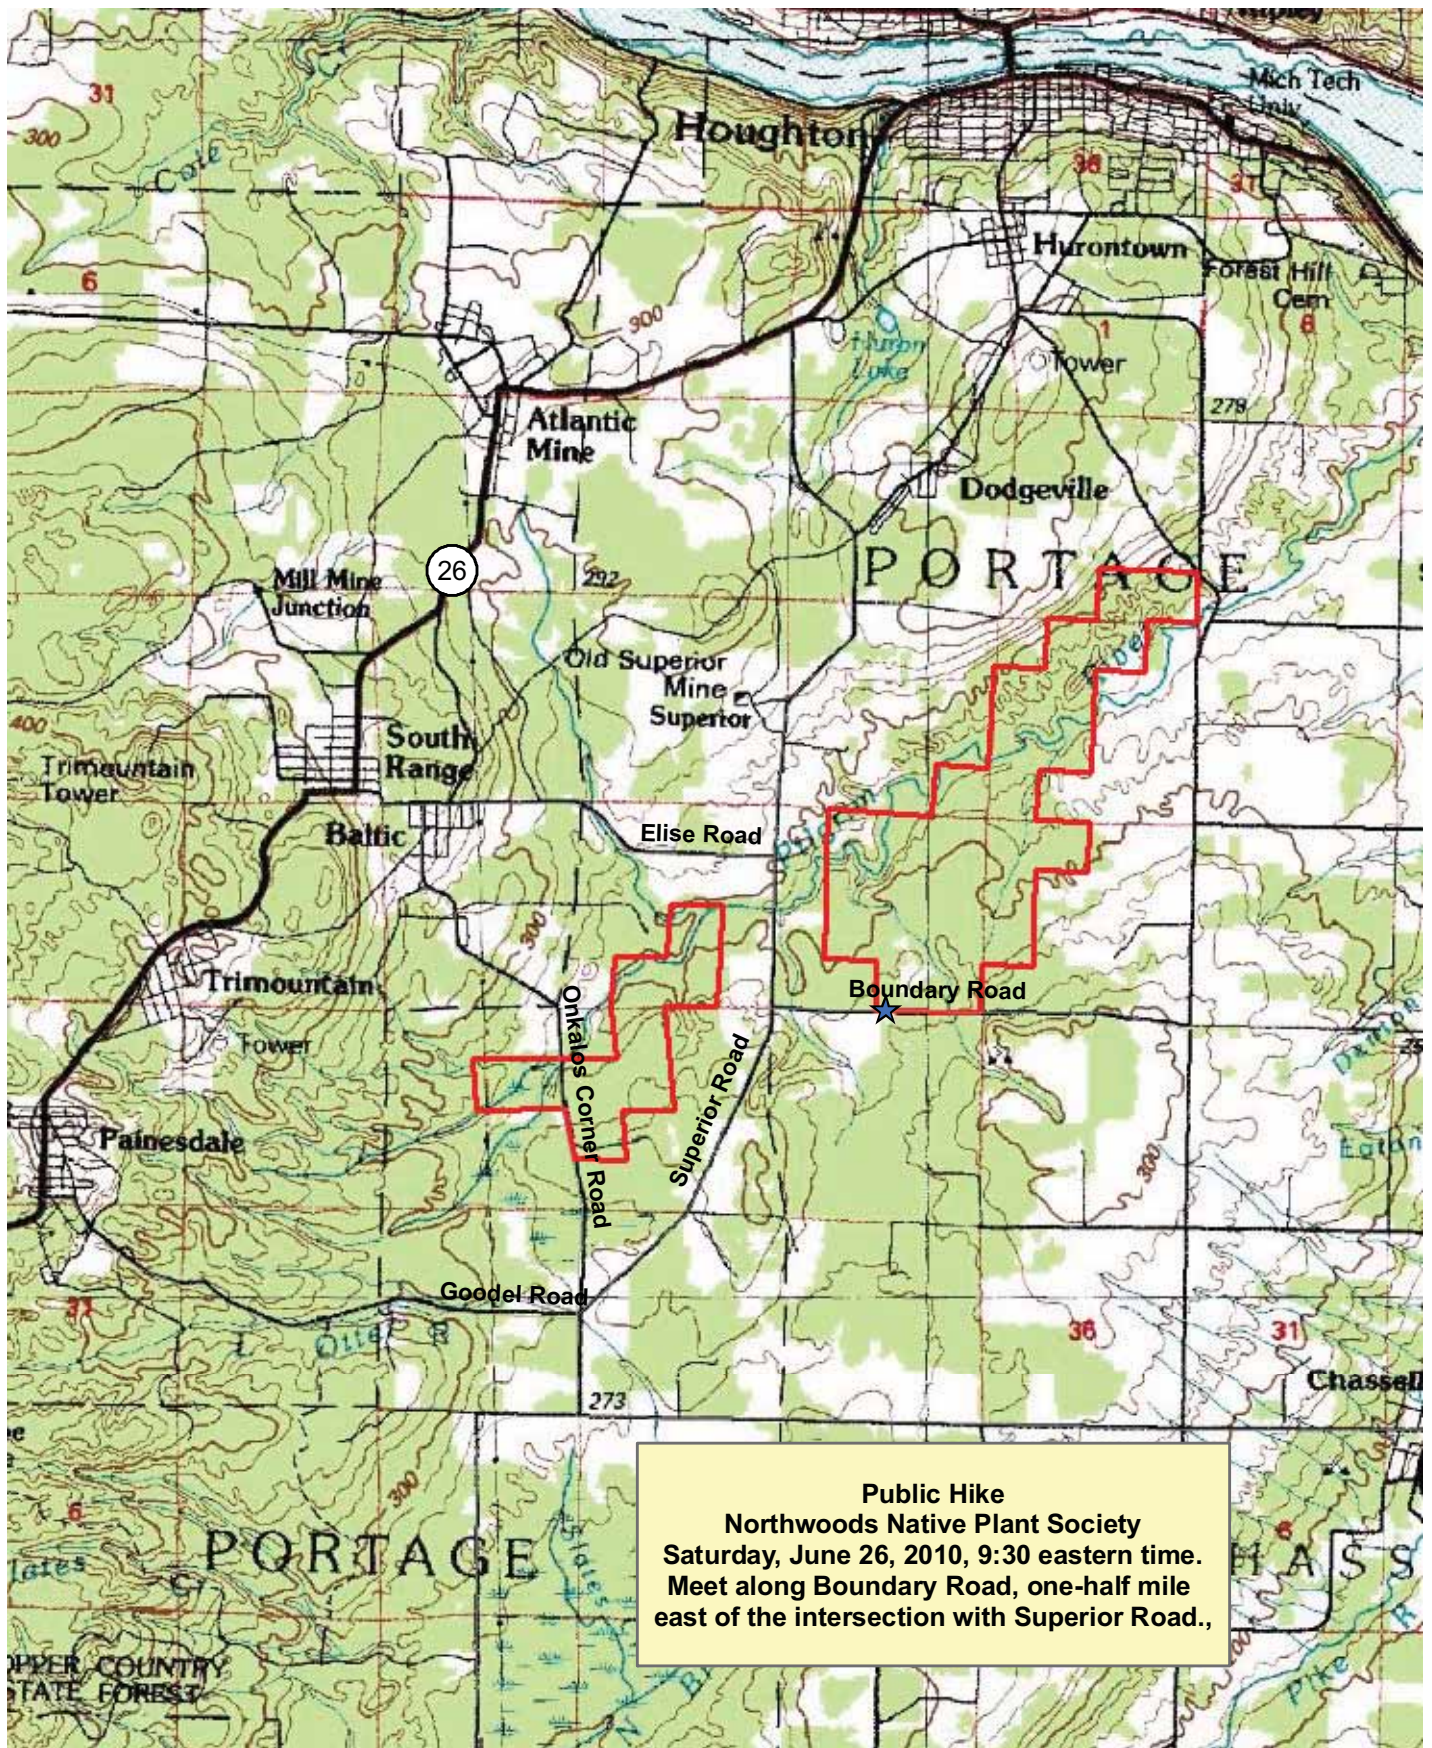

Pilgrim River Watershed Project

★ Meeting location

□ Property boundary

0 1 2 Miles